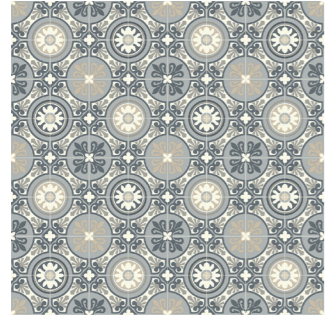

Savannah

SHEET VINYL

Signature

Lagos 710M SAV50063497
PATTERN REPEAT
L100 X W100

Modena 901D SAV50063496
PATTERN REPEAT
L100 X W100

Sicily 919M SAV50063501
PATTERN REPEAT
L120 X W200

Algerian Oak 660S SAV50063504
PATTERN REPEAT
L224 X W200

Braga Oak 634M SAV50063660
PATTERN REPEAT
L200 X W200

Braga Oak 906L SAV50063511
PATTERN REPEAT
L200 X W200

Varena 199M SAV50059696
PATTERN REPEAT
L100 X W200

Treviso 617L SAV50063498
PATTERN REPEAT
L150 X W200

Sicily 616M SAV50063500
PATTERN REPEAT
L120 X W200

Stamford Oak 900M SAV50063506
PATTERN REPEAT
L150 X W200

Stamford Oak 090S SAV50063507
PATTERN REPEAT
L150 X W200

Spotted Gum 634M SAV50063516
PATTERN REPEAT
L400 X W200